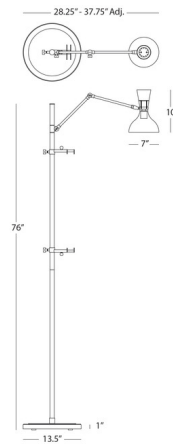

### Description

The Clare Easel Floor Lamp brings a timeless midcentury modern look to your interior space. The elegant dome shade is complemented with a solid matching or contrasting top color to give your room a dramatic statement piece. With dual, adjustable arms, warm shadows of light are cast beautifully on your work of art. Full Range dimmer switch is located on the cord. Adjust the clamp to hold your art. The max depth of the frame for art is 2.25 inches. Height is adjustable from 76 inches to 97 inches. Depth of the arms is adjustable from 28.25 inches to 37.75 inches.

### Specifications

COLOR . . . . . Obsidian  
BODY FINISH . . . . . Polished Nickel  
WATTAGE . . . . . 9W  
DIMMER . . . . . Included  
DIMENSIONS . . . . . 13.5"W x 97"H x 37.75"D  
BULB NOT INCLUDED . . . . . 1 x A19/Medium (E26)/9W/120V LED  
COUNTRY OF ORIGIN . . . . . Malaysia

### Technical Information

PRODUCT DIMENSIONS . . . . . Black Fabric Wrapped Cord: 120"

Shown in polished nickel / obsidian

CLICK TO VIEW PRODUCT

Notes: