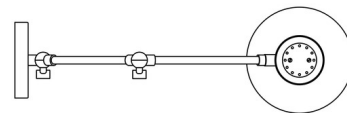

Description

The Clare Adjustable Hardwired / Plug-in Wall Light brings a timeless midcentury modern look to your interior space. The elegant dome shade is complemented with a solid matching or contrasting top color to give your room a dramatic statement piece. With dual, adjustable arms, warm shadows of light are cast right where you need it. Full Range dimmer switch is located on the backplate. Depth adjusts from 15.5 inches to 28 inches. May be used with the included cord with plug and cord covers as a Plug-in option or Hardwired directly to your wall.

Shown in polished nickel / sugar plum / rose water

15.5" - 28" Adj.

Specifications

COLOR	Sugar Plum / Rose Water
BODY FINISH	Polished Nickel
WATTAGE	9W
DIMMER	Standard 120V
DIMENSIONS	7"W x 10"H x 28"D
BULB NOT INCLUDED	1 x A19/Medium (E26)/9W/120V LED
COUNTRY OF ORIGIN	Malaysia