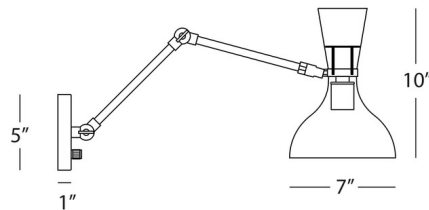

Description

The Clare Adjustable Hardwired / Plug-in Wall Light brings a timeless midcentury modern look to your interior space. The elegant dome shade is complemented with a solid matching or contrasting top color to give your room a dramatic statement piece. With dual, adjustable arms, warm shadows of light are cast right where you need it. Full Range dimmer switch is located on the backplate. Depth adjusts from 15.5 inches to 28 inches. May be used with the included cord with plug and cord covers as a Plug-in option or Hardwired directly to your wall.

Shown in polished nickel / sugar plum / rose water

15.5" - 28" Adj.

Specifications

COLOR	Sugar Plum / Rose Water
BODY FINISH	Polished Nickel
WATTAGE	9W
DIMMER	Standard 120V
DIMENSIONS	7"W x 10"H x 28"D
BULB NOT INCLUDED	1 x A19/Medium (E26)/9W/120V LED
COUNTRY OF ORIGIN	Malaysia