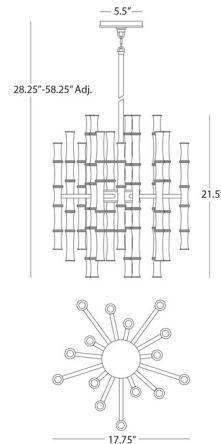

CLICK TO VIEW PRODUCT

Notes: