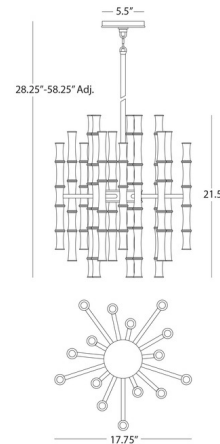

By Robert Abbey

Description

The Kane Chandelier is inspired by Bamboo shoots found in Asia, bringing a far east look to your interior space. Each stem has a metal accent finish and is capped on each end by bare bulbs that cast warm light across your room.

Shown in modern brass / pumpkin

Specifications

COLOR	Pumpkin
BODY FINISH	Modern Brass
WATTAGE	120W
DIMMER	Standard 120V
DIMENSIONS	17.75"W x 21.5"H
BULB NOT INCLUDED	30 x G16.5/Candelabra (E12)/4W/120V LED
COUNTRY OF ORIGIN	Malaysia