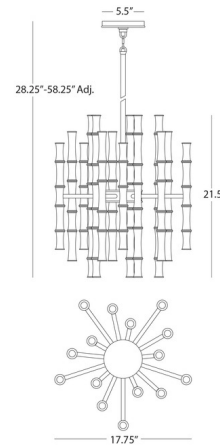

By Robert Abbey

Description

The Kane Chandelier is inspired by Bamboo shoots found in Asia, bringing a far east look to your interior space. Each stem has a metal accent finish and is capped on each end by bare bulbs that cast warm light across your room.

Specifications

COLOR Pumpkin
BODY FINISH Modern Brass
WATTAGE 120W
DIMMER Standard 120V
DIMENSIONS 17.75"W x 21.5"H
BULB NOT INCLUDED 30 x G16.5/Candelabra (E12)/4W/120V LED
COUNTRY OF ORIGIN Malaysia

Shown in modern brass / pumpkin