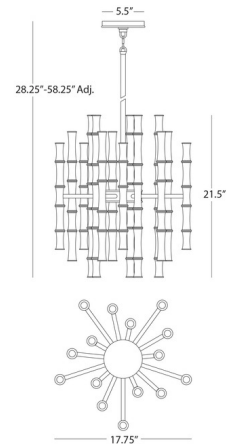

By Robert Abbey

Description

The Kane Chandelier is inspired by Bamboo shoots found in Asia, bringing a far east look to your interior space. Each stem has a metal accent finish and is capped on each end by bare bulbs that cast warm light across your room.

Specifications

COLOR Rose Water
BODY FINISH Modern Brass
WATTAGE 120W
DIMMER Standard 120V
DIMENSIONS 17.75"W x 21.5"H
BULB NOT INCLUDED 30 x G16.5/Candelabra (E12)/4W/120V LED
COUNTRY OF ORIGIN Malaysia

Technical Information

PRODUCT DIMENSIONS Min/Max Adjustable Overall Height: 28.25" - 58.25"

Shown in modern brass / rose water

CLICK TO VIEW PRODUCT

Notes: