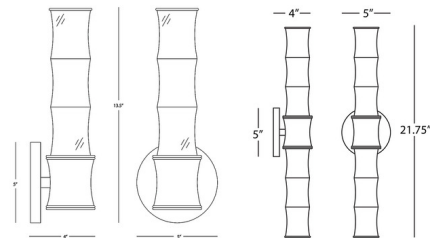

Lightology

lightology.com
866-954-4489
07-10-26

Project: _____

Company: _____

Location: _____ Fixture Type: _____

SPEC #: **RAB1460552**

Approved On: _____ Approved By: _____

Kane Tube Hardwired / Plug-in Wall Sconce By Robert Abbey

Description

The Kane Tube Wall Sconce is inspired by Bamboo shoots found in Asia, bringing a far east look to your interior space. The colored base and backplate, with a metal accent finish, is complemented by Cased White Frosted glass diffusers that cast warm shadows of light across your room. May be used with the included cord covers and cord with plug as a Plug-in option or Hardwired directly to the wall.

Shown in polished nickel / celadon

Specifications

COLOR Celadon
BODY FINISH Polished Nickel
WATTAGE 9W
DIMMER Standard 120V
DIMENSIONS 5"W x 13.38"H x 1"D
BULB INCLUDED 1 x JCD/G9/9W/120V LED
COUNTRY OF ORIGIN Malaysia