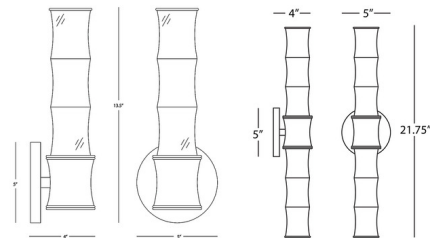

### Description

The Kane Tube Wall Sconce is inspired by Bamboo shoots found in Asia, bringing a far east look to your interior space. The colored base and backplate, with a metal accent finish, is complemented by Cased White Frosted glass diffusers that cast warm shadows of light across your room. May be used with the included cord covers and cord with plug as a Plug-in option or Hardwired directly to the wall.

### Specifications

COLOR . . . . . Celadon  
BODY FINISH . . . . . Polished Nickel  
WATTAGE . . . . . 9W  
DIMMER . . . . . Standard 120V  
DIMENSIONS . . . . . 5"W x 13.38"H x 1"D  
BULB INCLUDED . . . . . 1 x JCD/G9/9W/120V LED  
COUNTRY OF ORIGIN . . . . . Malaysia