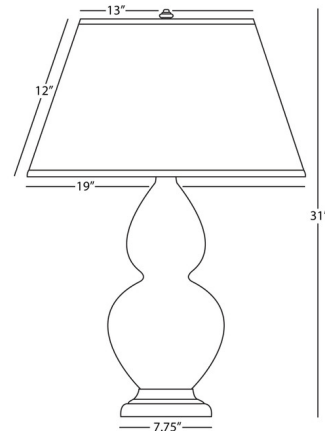

### Description

The Double Gourd Large Table Lamp brings a graceful beauty to your interior space. The unique, curved body rests on a metal or lucite base and is topped with a cone shaped shade that casts warm shadows across your room. The shades with a colored interior lining create a gradient effect on the lamp's body when illuminated. Full range dimmer is located on the lamp socket.

### Specifications

COLOR	Lavender / Plum Lining
BODY FINISH	Rose Water
WATTAGE	25W
DIMMER	Included
DIMENSIONS	19"W x 31"H
BULB NOT INCLUDED	1 x A19/Medium (E26)/25W/120V LED
COUNTRY OF ORIGIN	United States