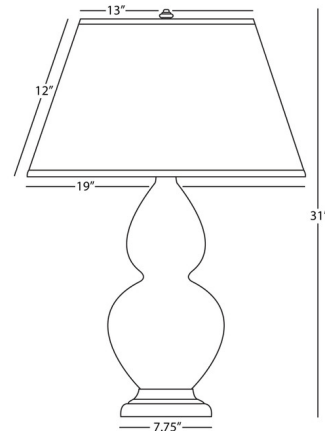

By Robert Abbey

Description

The Double Gourd Large Table Lamp brings a graceful beauty to your interior space. The unique, curved body rests on a metal or lucite base and is topped with a cone shaped shade that casts warm shadows across your room. The shades with a colored interior lining create a gradient effect on the lamp's body when illuminated. Full range dimmer is located on the lamp socket.

Shown in rose water / pearl dupioni

Specifications

COLOR Pearl Dupioni
BODY FINISH Rose Water
WATTAGE 25W
DIMMER Included
DIMENSIONS 19"W x 31"H
BULB NOT INCLUDED 1 x A19/Medium (E26)/25W/120V LED
COUNTRY OF ORIGIN United States

Technical Information

PRODUCT DIMENSIONS Silver Cord: 96"

CLICK TO VIEW PRODUCT

Notes: