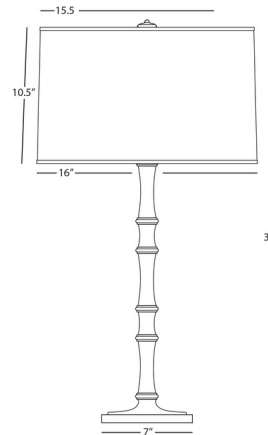

By Robert Abbey

Description

The Kane Solid Table Lamp is inspired by Bamboo shoots found in Asia, bringing a far east look to your interior space. The colorful stem and base is complemented with metal accents and is topped with a drum shaped matching shade that cast warm shadows of light across your room. Full range dimmer is located on the lamp socket.

Shown in modern brass / matte celadon

Specifications

COLOR Matte Celadon
BODY FINISH Modern Brass
WATTAGE 25W
DIMMER Included
DIMENSIONS 16"W x 31"H
BULB NOT INCLUDED 1 x A19/Medium (E26)/25W/120V LED
COUNTRY OF ORIGIN Malaysia