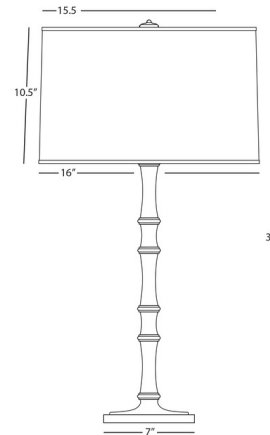

Description

The Kane Solid Table Lamp is inspired by Bamboo shoots found in Asia, bringing a far east look to your interior space. The colorful stem and base is complemented with metal accents and is topped with a drum shaped matching shade that cast warm shadows of light across your room. Full range dimmer is located on the lamp socket.

Shown in modern brass / ruby red

Specifications

COLOR	Ruby Red
BODY FINISH	Modern Brass
WATTAGE	25W
DIMMER	Included
DIMENSIONS	16"W x 31"H
BULB NOT INCLUDED	1 x A19/Medium (E26)/25W/120V LED
COUNTRY OF ORIGIN	Malaysia

Technical Information

PRODUCT DIMENSIONS	Cord: 96"
--------------------	-----------

CLICK TO VIEW PRODUCT

Notes: