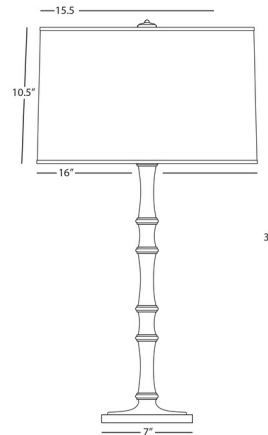

By Robert Abbey

Description

The Kane Solid Table Lamp is inspired by Bamboo shoots found in Asia, bringing a far east look to your interior space. The colorful stem and base is complemented with metal accents and is topped with a drum shaped matching shade that cast warm shadows of light across your room. Full range dimmer is located on the lamp socket.

Shown in modern brass / ruby red

Specifications

COLOR Ruby Red
BODY FINISH Modern Brass
WATTAGE 25W
DIMMER Included
DIMENSIONS 16"W x 31"H
BULB NOT INCLUDED 1 x A19/Medium (E26)/25W/120V LED
COUNTRY OF ORIGIN Malaysia

Technical Information

PRODUCT DIMENSIONS Cord: 96"

CLICK TO VIEW PRODUCT

Notes: