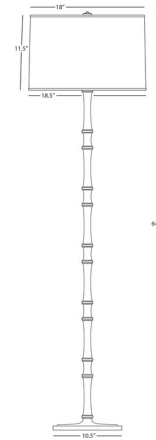

By Robert Abbey

Description

The Kane Fabric Floor Lamp is inspired by Bamboo shoots found in Asia, bringing a far east look to your interior space. The colorful stem and base is complemented with metal accents and is topped with a drum shaped fabric shade that cast warm shadows of light across your room. Full range dimmer is located on the lamp socket.

Specifications

COLOR Ascot / Polished Nickel
BODY FINISH Daisy
WATTAGE 25W
DIMMER Included
DIMENSIONS 18.5"W x 64.5"H
BULB NOT INCLUDED 1 x A19/Medium (E26)/25W/120V LED
COUNTRY OF ORIGIN Malaysia

Technical Information

PRODUCT DIMENSIONS Cord: 120"

Shown in daisy / ascot / polished nickel

CLICK TO VIEW PRODUCT

Notes: