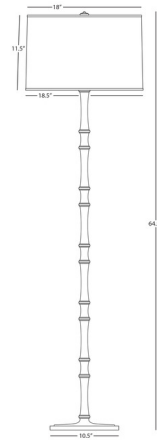

By Robert Abbey

Description

The Kane Fabric Floor Lamp is inspired by Bamboo shoots found in Asia, bringing a far east look to your interior space. The colorful stem and base is complemented with metal accents and is topped with a drum shaped fabric shade that cast warm shadows of light across your room. Full range dimmer is located on the lamp socket.

Specifications

COLOR Ascot / Polished Nickel
BODY FINISH Daisy
WATTAGE 25W
DIMMER Included
DIMENSIONS 18.5"W x 64.5"H
BULB NOT INCLUDED 1 x A19/Medium (E26)/25W/120V LED
COUNTRY OF ORIGIN Malaysia

Technical Information

PRODUCT DIMENSIONS Cord: 120"

Shown in daisy / ascot / polished nickel

CLICK TO VIEW PRODUCT

Notes: