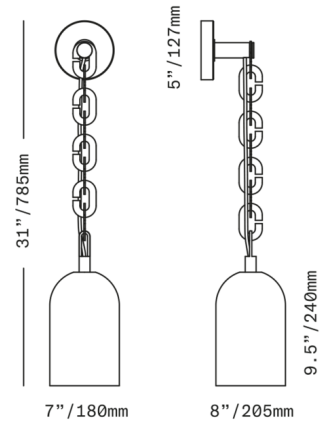

By SkLO

Description

The Dome Wall Sconce is both timeless and elegant. It features a large dome of handblown frosted glass suspended by an oversized chain with an exposed, fabric-wrapped electrical cord. Includes 16 inches of chain as standard; longer chain lengths in increments of 12 inches are available for an additional fee.

Shown in brushed brass / frosted olivin

Specifications

COLOR	Frosted Olivin
BODY FINISH	Brushed Brass
WATTAGE	7W
DIMMER	Standard 120V
DIMENSIONS	7.08"W x 30.9"H x 8.07"D
BULB INCLUDED	1 x JCD/G9/7W/120V LED
COUNTRY OF ORIGIN	Czech Republic