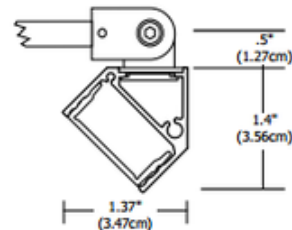

COMPANY

PROJECT

FIXTURE TYPE

APPROVED BY

DATE