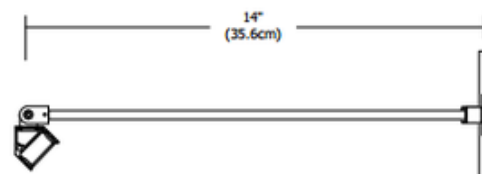

COMPANY

PROJECT

FIXTURE TYPE

APPROVED BY

DATE