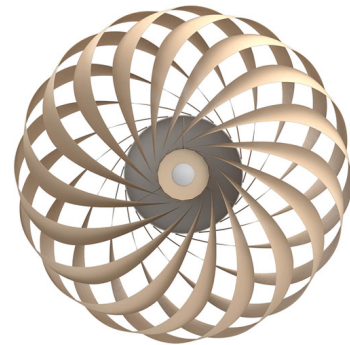

## TR5 Wall Light

By Tom Rossau

### Description

The TR5 Wall Light has a modern, sleek style, with a soft, rounded silhouette. As a sconce, the TR5 beautifully complements a space solo or arranged in a group on a wall.

Shown in birch