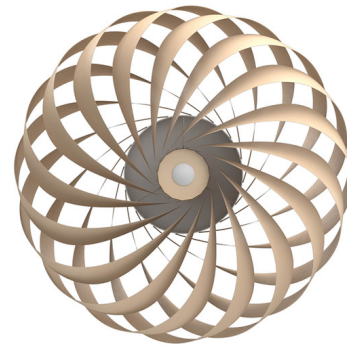

## TR5 Wall Light

By Tom Rossau

### Description

The TR5 Wall Light has a modern, sleek style, with a soft, rounded silhouette. As a sconce, the TR5 beautifully complements a space solo or arranged in a group on a wall.

Shown in birch