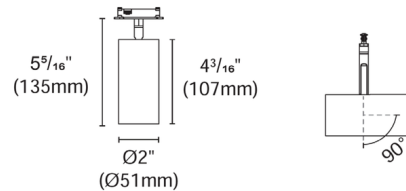

CLICK TO VIEW PRODUCT

Notes: