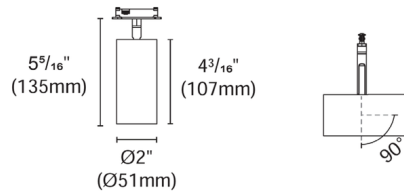

CLICK TO VIEW PRODUCT

Notes: