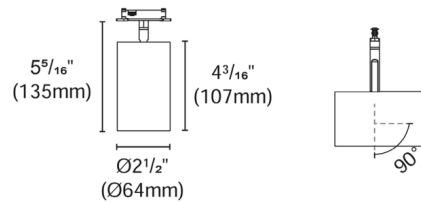

CLICK TO VIEW PRODUCT

Notes: