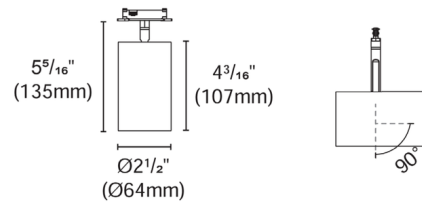

CLICK TO VIEW PRODUCT

Notes: