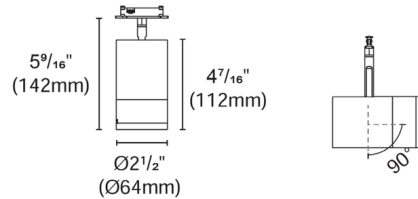

Description

The Pop Zoom NSFL (Narrow Spot 15 Degree to Flood 50 Degree) Track Head is designed for use with the PureEdge Lighting MicroTrack 48V Ceiling and Recessed Track. Available in a variety of color temperature options including Warm Dim (3000K-1800K). Available with black finish track connector only.

Shown in matte white

Specifications

COLOR	N/A
BODY FINISH	Matte White
WATTAGE	15W
DIMMER	Low Voltage Electronic
DIMENSIONS	2.5"W x 5.56"H
INTEGRATED LED MODULE	1 x LED/15W/48V LED

Technical Information

LAMP LIFE	50000 hours
COLOR RENDERING	93 CRI
LAMP COLOR	2700K
LUMENS/WATT	60.07
LUMINOUS FLUX	901 lumens