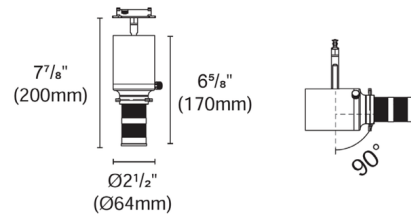

CLICK TO VIEW PRODUCT

Notes: