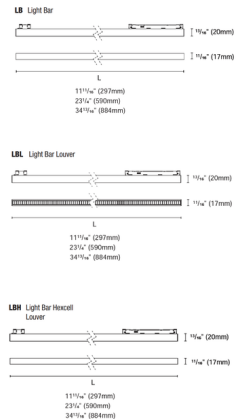

By PureEdge Lighting

Description

The MicroTrack Light Bar is designed for use with the PureEdge Lighting MicroTrack 48V Ceiling and Recessed Track. Available options: LB: 140 degree lens only LBL: 120 degree lens and louver LBH: 120 degree lens and hexcell louver

Specifications

COLOR	N/A
BODY FINISH	Black
WATTAGE	6W
DIMMER	Low Voltage Electronic
DIMENSIONS	12"L x 0.69"W x 0.81"H
INTEGRATED LED MODULE	1 x LED/6W/48V LED

Technical Information

LAMP LIFE	50000 hours
LAMP COLOR	2700K
LUMENS/WATT	66.67
LUMINOUS FLUX	400 lumens

Shown in black

CLICK TO VIEW PRODUCT

Notes: