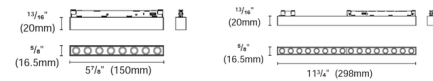

BA Bar Accent