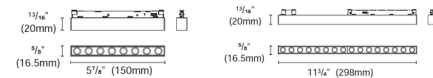

Specifications

COLOR	N/A
BODY FINISH	Black
WATTAGE	9W
DIMMER	Low Voltage Electronic
DIMENSIONS	6"L x 0.63"W x 0.81"H
INTEGRATED LED MODULE	1 x LED/9W/48V LED

Technical Information

LAMP LIFE	50000 hours
BEAM ANGLE	30°
LAMP COLOR	2700K
LUMENS/WATT	30.00
LUMINOUS FLUX	270 lumens

Shown in black

BA Bar Accent

BAH Bar Accent Hexcell Louver

CLICK TO VIEW PRODUCT

Notes: