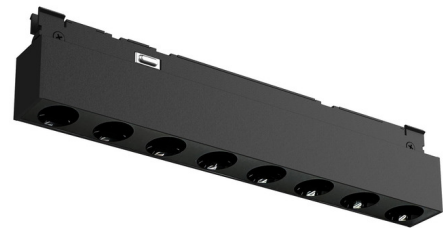

Lightology

lightology.com
866-954-4489
04-25-26

Project: _____
 Company: _____
 Location: _____ Fixture Type: _____
 SPEC #: **EDG1464229**
 Approved On: _____ Approved By: _____

MicroTrack 48V Bar Accent Track Head By PureEdge Lighting

Description

The MicroTrack Bar Accent Track Head is designed for use with PureEdge MicroTrack 48V Ceiling and Recessed Track. Available with a 30 degree beam angle, a variety of color temperature options, and hexcell louver accessory option. Matte White or Black finish options with crystal baffle.

Specifications

COLOR	N/A
BODY FINISH	Black
WATTAGE	9W
DIMMER	Low Voltage Electronic
DIMENSIONS	6"L x 0.63"W x 0.81"H
INTEGRATED LED MODULE	1 x LED/9W/48V LED

Technical Information

LAMP LIFE	50000 hours
BEAM ANGLE	30°
LAMP COLOR	2700K
LUMENS/WATT	30.00
LUMINOUS FLUX	270 lumens

Shown in black

BA Bar Accent

BAH Bar Accent Hexcell Louver

CLICK TO VIEW PRODUCT

Notes: