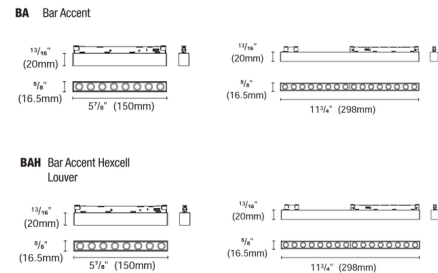

CLICK TO VIEW PRODUCT

Notes: