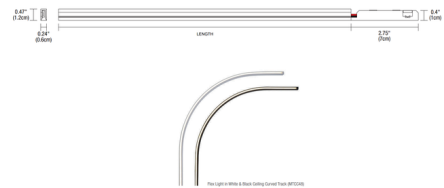

CLICK TO VIEW PRODUCT

Notes: