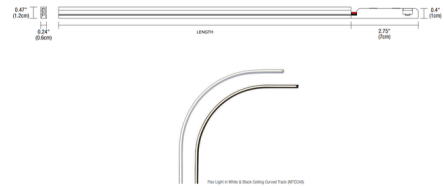

CLICK TO VIEW PRODUCT

Notes: