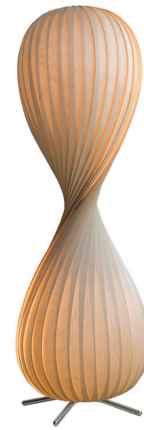

Lightology

lightology.com
866-954-4489
04-22-26

Project: _____

Company: _____

Location: _____ Fixture Type: _____

SPEC #: **TRS1464316**

Approved On: _____ Approved By: _____

TR10 Floor Lamp By Tom Rossau

Description

The TR10 Floor Lamp has a sculptural and organic expression, beautiful when unlit and captivating when illuminated. The layered shade provides a soft, indirect light, perfect for adding gentle ambiance. Water and humidity will damage fixture. On/off switch on cord.

Shown in birch natural

Specifications

COLOR	N/A
BODY FINISH	Birch Natural
WATTAGE	18W
DIMMER	Not Dimmable
DIMENSIONS	16.93"W x 54.33"H
BULB NOT INCLUDED	2 x A19/Medium (E26)/9W/120V LED

CLICK TO VIEW PRODUCT