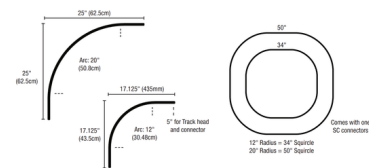

Description

The MicroTrack 48V Single Circuit Surface Mount System mounts directly to drywall ceilings, offering precision-engineered flexibility that allows it to seamlessly curve and turn along ceilings and walls. Available in 4 and 8 foot straight options and curved with 12 and 20 degree radius. Channel features an extruded aluminum channel with 12 gauge bus bar to help eliminate voltage drop. NOTE: Requires a 48VDC remote power supply and an end feed or center feed, sold separately. Track heads and components sold separately. Includes end caps, a straight connector, and paintable opaque slot cover to conceal conductive connectors and track slots, blending seamlessly with the fixture. NOTE: Curved track not compatible with slot cover.

Shown in black

Specifications

COLOR	N/A
BODY FINISH	Black
WATTAGE	N/A
DIMMER	N/A
DIMENSIONS	48"L x 0.438"W x 0.5"H
BULB	N/A

CLICK TO VIEW PRODUCT

Notes: