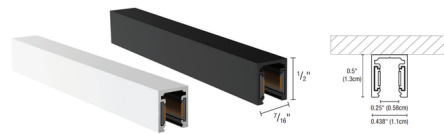

Description

The MicroTrack 48V Single Circuit Surface Mount System mounts directly to drywall ceilings, offering precision-engineered flexibility that allows it to seamlessly curve and turn along ceilings and walls. Available in 4 and 8 foot straight options and curved with 12 and 20 degree radius. Channel features an extruded aluminum channel with 12 gauge bus bar to help eliminate voltage drop. NOTE: Requires a 48VDC remote power supply and an end feed or center feed, sold separately. Track heads and components sold separately. Includes end caps, a straight connector, and paintable opaque slot cover to conceal conductive connectors and track slots, blending seamlessly with the fixture. NOTE: Curved track not compatible with slot cover.

Shown in black

Specifications

COLOR	N/A
BODY FINISH	Black
WATTAGE	N/A
DIMMER	N/A
DIMENSIONS	48"L x 0.438"W x 0.5"H
BULB	N/A

CLICK TO VIEW PRODUCT

Notes: