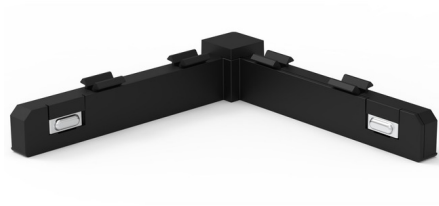

Lightology

lightology.com
866-954-4489
04-27-26

Project: _____

Company: _____

Location: _____ Fixture Type: _____

SPEC #: **EDG1464407**

Approved On: _____ Approved By: _____

MicroTrack Ceiling L-Shaped Connector By PureEdge Lighting

Description

MicroTrack L-Shaped Connector joins two sections of track at 90 degrees. NOTE: Designed for use with PureEdge Lighting MicroTrack 48V Ceiling Track. MicroTrack, track heads, and components sold separately.

Shown in black

Specifications

COLOR	N/A
BODY FINISH	Black
WATTAGE	N/A
DIMMER	N/A
DIMENSIONS	N/A
BULB	N/A

CLICK TO VIEW PRODUCT

Notes: