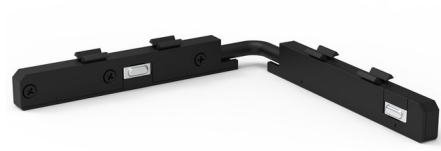

## MicroTrack Ceiling / Recessed Flexible Connector

By PureEdge Lighting

### Description

The MicroTrack Flexible Connector joins two sections of track at any angle. Available in two lengths. NOTE: Designed for use with PureEdge Lighting MicroTrack 48V Ceiling and Recessed Track. MicroTrack, track heads, and components sold separately.

### Specifications

COLOR	N/A
BODY FINISH	Black
WATTAGE	N/A
DIMMER	N/A
DIMENSIONS	6.103"L x 0.409"W x 0.299"H
BULB	N/A

CLICK TO VIEW PRODUCT

Notes: