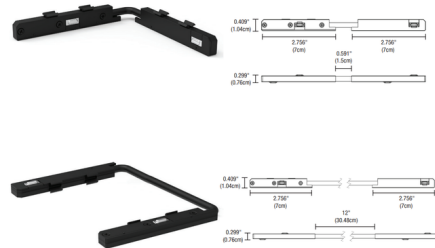

## MicroTrack Ceiling / Recessed Flexible Connector

By PureEdge Lighting

### Description

The MicroTrack Flexible Connector joins two sections of track at any angle. Available in two lengths. NOTE: Designed for use with PureEdge Lighting MicroTrack 48V Ceiling and Recessed Track. MicroTrack, track heads, and components sold separately.

### Specifications

COLOR	N/A
BODY FINISH	Black
WATTAGE	N/A
DIMMER	N/A
DIMENSIONS	6.103"L x 0.409"W x 0.299"H
BULB	N/A

CLICK TO VIEW PRODUCT

Notes: