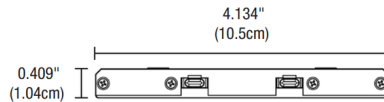

Description

The MicroTrack Straight Connector joins two MicroTrack sections end to end and is concealed by the slot covers. Included with each section of track. NOTE: Designed for use with PureEdge Lighting MicroTrack 48V Ceiling and Recessed Track. MicroTrack, track heads, and components sold separately.

Shown in black

Specifications

COLOR	N/A
BODY FINISH	Black
WATTAGE	N/A
DIMMER	N/A
DIMENSIONS	4.134"L x 0.409"W x 0.256"H
BULB	N/A

CLICK TO VIEW PRODUCT

Notes: