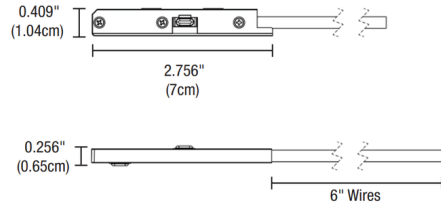

Description

MicroTrack End Power Feed designed for use with MicroTrack up to 96 watts at 48 Volts. Included with power track. NOTE: Designed for use with PureEdge Lighting MicroTrack 48V Ceiling and Recessed Track. MicroTrack, track heads, and components sold separately.

Shown in black

Specifications

COLOR	N/A
BODY FINISH	Black
WATTAGE	N/A
DIMMER	N/A
DIMENSIONS	2.756"W x 0.409"H x 0.256"D
BULB	N/A

CLICK TO VIEW PRODUCT

Notes: