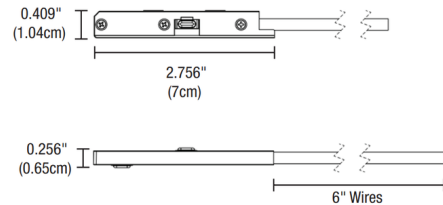

Description

MicroTrack End Power Feed designed for use with MicroTrack up to 96 watts at 48 Volts. Included with power track. NOTE: Designed for use with PureEdge Lighting MicroTrack 48V Ceiling and Recessed Track. MicroTrack, track heads, and components sold separately.

Shown in black

Specifications

COLOR	N/A
BODY FINISH	Black
WATTAGE	N/A
DIMMER	N/A
DIMENSIONS	2.756"W x 0.409"H x 0.256"D
BULB	N/A

CLICK TO VIEW PRODUCT

Notes: