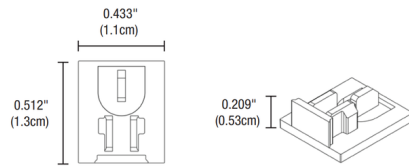

Description

Micro Track End Cap. Included with each track.
NOTE: Designed for use with PureEdge Lighting
MicroTrack 48V Ceiling and Recessed Track.
MicroTrack, track heads, and components sold
separately.

Shown in black

Specifications

COLOR	N/A
BODY FINISH	Black
WATTAGE	N/A
DIMMER	N/A
DIMENSIONS	0.433"W x 0.512"H x 0.209"D
BULB	N/A

CLICK TO VIEW PRODUCT

Notes: