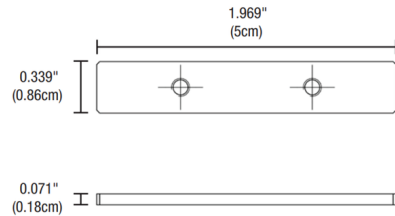

Description

MicroTrack Reinforcement Joiner used for cutting and mechanically joining two tracks together (1 piece). Included with each track. NOTE: Designed for use with PureEdge Lighting MicroTrack 48V Ceiling Track. MicroTrack, track heads, and components sold separately.

Shown in silver

Specifications

COLOR	N/A
BODY FINISH	Silver
WATTAGE	N/A
DIMMER	N/A
DIMENSIONS	1.969"W x 0.339"H x 0.071"D
BULB	N/A

CLICK TO VIEW PRODUCT

Notes: