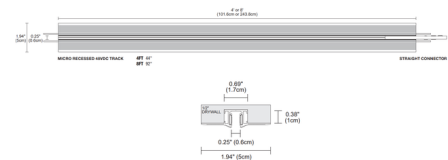

## MicroTrack 48V Recessed Channel

By PureEdge Lighting

### Description

The MicroTrack Single Circuit Recessed Channel is a 48-volt, plaster-in recessed track system engineered to sit flush within 1/2 inch drywall ceilings or walls. Its design ensures seamless integration with drywall surfaces with no joist modification required. Includes paintable, opaque slot covers to conceal conductive connectors and track slots seamlessly into the ceiling, leaving only the track heads visible after installation. Requires a 48VDC Remote Power Supply. Power feed, track heads and track components sold separately.

### Specifications

COLOR	N/A
BODY FINISH	Black
WATTAGE	N/A
DIMMER	N/A
DIMENSIONS	48"L x 1.94"W x 0.38"H
BULB	N/A

CLICK TO VIEW PRODUCT

Notes: