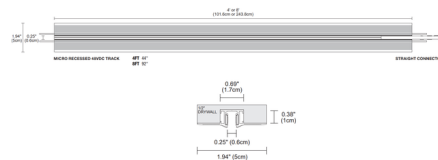

By PureEdge Lighting

Description

The Micro Track Single Circuit Recessed Channel is a 48-volt, plaster-in recessed track system engineered to sit flush within 1/2 inch drywall ceilings or walls. Its design ensures seamless integration with drywall surfaces with no joist modification required. Includes paintable, opaque slot covers to conceal conductive connectors and track slots seamlessly into the ceiling, leaving only the track heads visible after installation. An End Power Feed, Straight Connector, End Caps, and two Slot Covers are included with each track. Requires a 48VDC Remote Power Supply. Power supply, track heads and track components sold separately.

Shown in black

Specifications

COLOR	N/A
BODY FINISH	Black
WATTAGE	N/A
DIMMER	N/A
DIMENSIONS	48"L x 1.94"W x 0.38"H
BULB	N/A

CLICK TO VIEW PRODUCT

Notes: