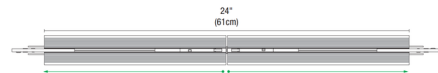

Description

The MicroTrack 48V Recessed Dual Center Power feed with junction box included. The track may be powered with up to two 96 watt power supplies, one that must be on the same line voltage circuit. May be used on cement ceiling with only 1/2 inch dry wall (junction box not used). Up to 2x 96 watts at 48 Volts. NOTE: Designed for use with PureEdge Lighting MicroTrack 48V Recessed Track. MicroTrack, track heads, and components sold separately.

Shown in black

Specifications

COLOR	N/A
BODY FINISH	Black
WATTAGE	N/A
DIMMER	N/A
DIMENSIONS	24"L
BULB	N/A

CLICK TO VIEW PRODUCT

Notes: