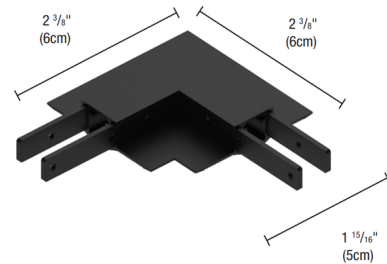

Description

The MicroTrack Recessed Track L-Shaped Connector joins two sections of track 90 degrees apart. Connectors can be painted at job site to match ceiling. Available in conductive and non-conductive options.

Specifications

COLOR	N/A
BODY FINISH	Black
WATTAGE	N/A
DIMMER	N/A
DIMENSIONS	2.38"L x 2.38"W
BULB	N/A

Notes:

Shown in black

CLICK TO VIEW PRODUCT