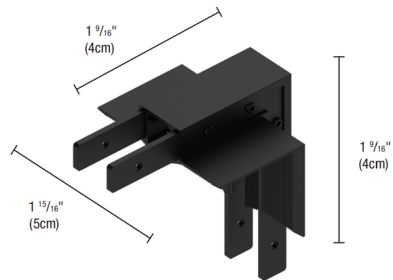

## MicroTrack Recessed Vertical Connector By PureEdge Lighting

### Description

The MicroTrack Recessed Vertical Connector joins ceiling and wall sections of track at 90 degrees. Available in conductive or non-conductive option. Connectors can be painted at job site to match ceiling. NOTE: Designed for use with PureEdge Lighting MicroTrack 48V Recessed Track. MicroTrack, track heads, and components sold separately.

### Specifications

|             |                 |
|-------------|-----------------|
| COLOR       | N/A             |
| BODY FINISH | Black           |
| WATTAGE     | N/A             |
| DIMMER      | N/A             |
| DIMENSIONS  | 1.56"W x 1.56"H |
| BULB        | N/A             |