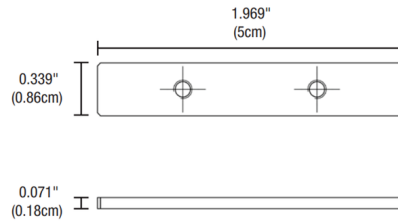

### Specifications

COLOR	N/A
BODY FINISH	Silver
WATTAGE	N/A
DIMMER	N/A
DIMENSIONS	1.969"L x 0.339"W x 0.071"H
BULB	N/A

CLICK TO VIEW PRODUCT

Notes: