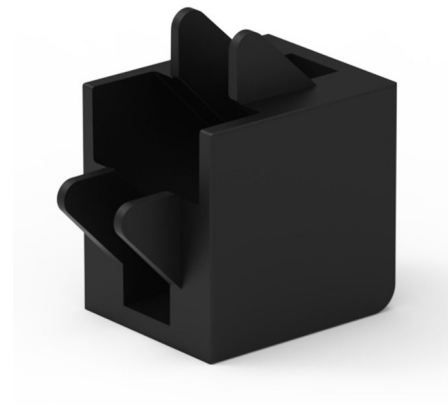

Lightology

lightology.com
866-954-4489
04-25-26

Project: _____

Company: _____

Location: _____ Fixture Type: _____

SPEC #: **EDG1464429**

Approved On: _____ Approved By: _____

MicroTrack Ceiling Vertical Connector By PureEdge Lighting

Description

The MicroTrack Ceiling Vertical Connector joins ceiling and wall sections of track at 90 degrees. Available in a conductive (includes MT48-1C-FXC flexible connector) or non-conductive option. NOTE: Designed for use with PureEdge Lighting MicroTrack 48V Ceiling Track. MicroTrack, track heads, and components sold separately.

Shown in black

Specifications

COLOR	N/A
BODY FINISH	Black
WATTAGE	N/A
DIMMER	N/A
DIMENSIONS	N/A
BULB	N/A

CLICK TO VIEW PRODUCT

Notes: