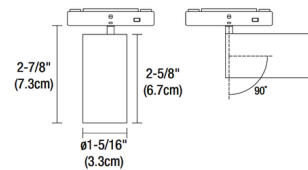

CLICK TO VIEW PRODUCT

Notes: