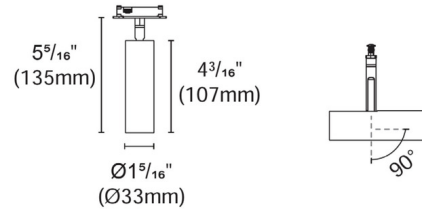

Description

The Slim Track Head is designed for use with the PureEdge Lighting Micro Track 48V Ceiling Track. Available with black finish track connector only.

Specifications

COLOR	N/A
BODY FINISH	Satin Brass
WATTAGE	6W
DIMMER	Low Voltage Electronic
DIMENSIONS	1.31"W x 5.31"H
INTEGRATED LED MODULE	1 x LED/6W/48V LED

Technical Information

LAMP LIFE	50000 hours
BEAM ANGLE	10°
COLOR RENDERING	93 CRI
LAMP COLOR	2700K
LUMENS/WATT	98.67
LUMINOUS FLUX	592 lumens

Shown in satin brass

CLICK TO VIEW PRODUCT

Notes: