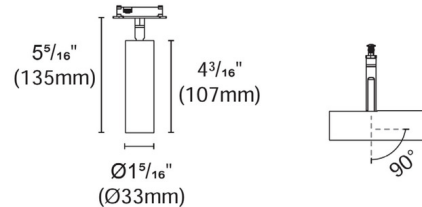

### Description

The Slim Track Head is designed for use with the PureEdge Lighting MicroTrack 48V Ceiling and Recessed Track. Available with black finish track connector only.

### Specifications

COLOR	N/A
BODY FINISH	Satin Brass
WATTAGE	6W
DIMMER	Low Voltage Electronic
DIMENSIONS	1.31"W x 5.31"H
INTEGRATED LED MODULE	1 x LED/6W/48V LED

### Technical Information

LAMP LIFE	50000 hours
BEAM ANGLE	15°
COLOR RENDERING	93 CRI
LAMP COLOR	2700K
LUMENS/WATT	98.67
LUMINOUS FLUX	592 lumens

Shown in satin brass

CLICK TO VIEW PRODUCT

Notes: