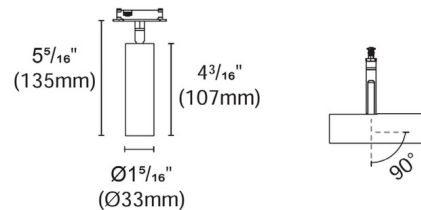

Description

The Slim Track Head is designed for use with the PureEdge Lighting MicroTrack 48V Ceiling and Recessed Track. Available with black finish track connector only.

Specifications

COLOR N/A
BODY FINISH Satin Brass
WATTAGE 6W
DIMMER Low Voltage Electronic
DIMENSIONS 1.31"W x 5.31"H
INTEGRATED LED MODULE 1 x LED/6W/48V LED

Technical Information

LAMP LIFE 50000 hours
BEAM ANGLE 15°
COLOR RENDERING 93 CRI
LAMP COLOR 2700K
LUMENS/WATT 98.67
LUMINOUS FLUX 592 lumens

Shown in satin brass

CLICK TO VIEW PRODUCT

Notes: