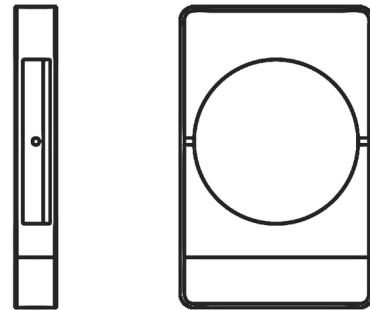

Specifications

COLOR N/A
BODY FINISH Gray
WATTAGE 3.2W
DIMMER Included
DIMENSIONS 8.66"W x 5.5"H x 1.3"D
INTEGRATED LED MODULE 1 x LED/3.2W/120V LED
COUNTRY OF ORIGIN China

Technical Information

LAMP COLOR 2700K
LUMENS/WATT 75.00
LUMINOUS FLUX 240 lumens

Shown in gray

H220 W140 D35
H8.6" W5.5" D1.3"

CLICK TO VIEW PRODUCT

Notes: