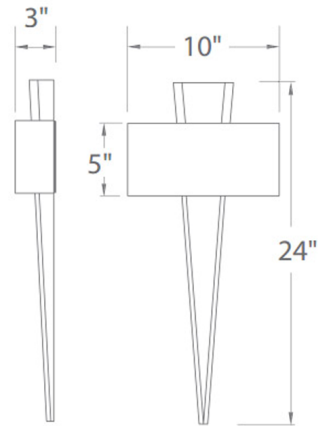

Shown in gold leaf / clear seeded

Specifications

COLOR	Clear Seedy
BODY FINISH	Gold Leaf
WATTAGE	11W
DIMMER	Low Voltage Electronic
DIMENSIONS	10"W x 24"H x 3"D
INTEGRATED LED MODULE	1 x LED/11W/120V LED
COUNTRY OF ORIGIN	China

CLICK TO VIEW PRODUCT

Notes: