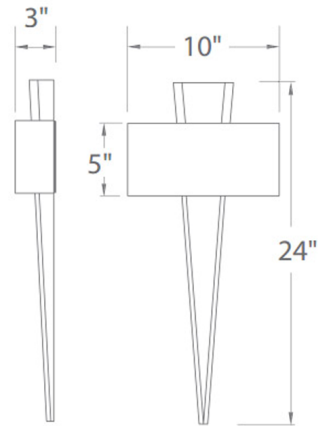

### Specifications

COLOR	Clear Seedy
BODY FINISH	Gold Leaf
WATTAGE	11W
DIMMER	Low Voltage Electronic
DIMENSIONS	10"W x 24"H x 3"D
INTEGRATED LED MODULE	1 x LED/11W/120V LED
COUNTRY OF ORIGIN	China

CLICK TO VIEW PRODUCT