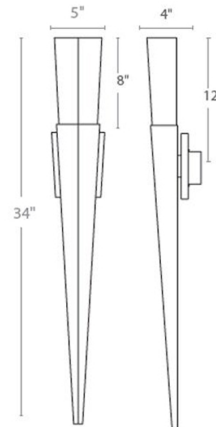

Lightology

lightology.com
866-954-4489
04-23-26

Project: _____

Company: _____

Location: _____ Fixture Type: _____

SPEC #: **MFR1464519**

Approved On: _____ Approved By: _____

Elessar Wall Light - Floor Model

By Modern Forms

Description

The Elessar Wall Light magically transforms a room with dramatic elegance. LEDs are hidden behind the striking polished stainless steel stem to provide dramatic indirect light on the wall behind and with a solid crystal topper with bubbles within which project sparkles upward.

Specifications

COLOR . . . . . Crystal
BODY FINISH . . . . . Polished Nickel
WATTAGE 30W
DIMMER . . . . . Low Voltage Electronic
DIMENSIONS . . . . . 5"W x 34"H x 4"D
INTEGRATED LED MODULE . . . . . 1 x LED/30W/120-277V LED
COUNTRY OF ORIGIN . . . . . China

Technical Information

LAMP LIFE . . . . . 50000 hours
COLOR RENDERING . . . . . 90 CRI
LAMP COLOR 3000K
LUMENS/WATT 54.17
LUMINOUS FLUX . . . . . 1625 lumens

Shown in polished nickel / crystal

CLICK TO VIEW PRODUCT

Notes: