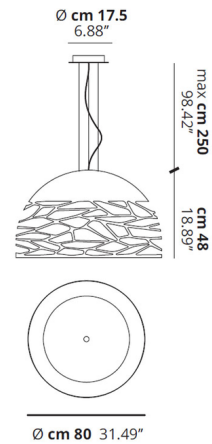

By LODES

Description

The Kelly Dome Pendant, designed by Andrea Toso, features a simple and timeless design, combining light and shadows with a unique laser cut pattern. Features a Milk White inner diffuser with Matte White finish. Includes Matte White canopy and clear cord. Top glass diffuser covers light bulbs and provides uniform light output.

Shown in matte white / milk white

Specifications

COLOR	Milk White
BODY FINISH	Matte White
WATTAGE	75W
DIMMER	Standard 120V
DIMENSIONS	117.3"L x 31.5"W x 18.9"H
BULB NOT INCLUDED	3 x A19/Medium (E26)/25W/120V LED
COUNTRY OF ORIGIN	Italy