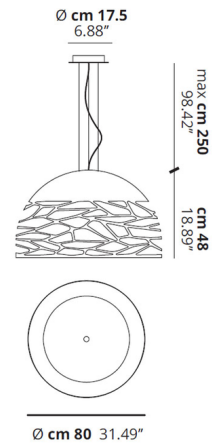

Lightology

lightology.com
866-954-4489
07-07-26

Project: _____

Company: _____

Location: _____ Fixture Type: _____

SPEC #: **SID1464529**

Approved On: _____ Approved By: _____

Kelly Dome Pendant - Floor Model By LODES

Description

The Kelly Dome Pendant, designed by Andrea Toso, features a simple and timeless design, combining light and shadows with a unique laser cut pattern. Features a Milk White inner diffuser with Matte White finish. Includes Matte White canopy and clear cord. Top glass diffuser covers light bulbs and provides uniform light output.

Shown in matte white / milk white

Specifications

COLOR	Milk White
BODY FINISH	Matte White
WATTAGE	75W
DIMMER	Standard 120V
DIMENSIONS	117.3"L x 31.5"W x 18.9"H
BULB NOT INCLUDED	3 x A19/Medium (E26)/25W/120V LED
COUNTRY OF ORIGIN	Italy