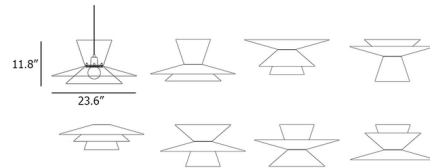

By Martinelli Luce

Description

The Lady Galala Pendant consists of three conical shades of different diameters and colors that can be arranged into a variety of configurations. The appearance of this modular, customizable pendant can be easily changed to suit the space. The shades are made of translucent, satin methacrylate with colors recalling the sun and sea: yellow and orange evoke the rays of a sunset, while blue and white resemble the ocean's crashing waves and seafoam.

Shown in white / white / blue / yellow

Specifications

COLOR White / Blue / Yellow
BODY FINISH White
WATTAGE 23W
DIMMER Standard 120V
DIMENSIONS 23.62"W x 11.81"H
BULB NOT INCLUDED 1 x A19/Medium (E26)/23W/120V LED

Technical Information

PRODUCT DIMENSIONS Cord Length: 98.4"

CLICK TO VIEW PRODUCT

Notes: