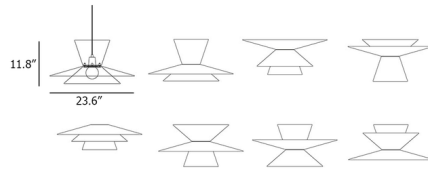

Description

The Lady Galala Pendant consists of three conical shades of different diameters and colors that can be arranged into a variety of configurations. The appearance of this modular, customizable pendant can be easily changed to suit the space. The shades are made of translucent, satin methacrylate with colors recalling the sun and sea: yellow and orange evoke the rays of a sunset, while blue and white resemble the ocean's crashing waves and seafoam.

Shown in white / orange / blue / yellow

Specifications

COLOR Orange / Blue / Yellow
BODY FINISH White
WATTAGE 23W
DIMMER Standard 120V
DIMENSIONS 23.62"W x 11.81"H
BULB NOT INCLUDED 1 x A19/Medium (E26)/23W/120V LED