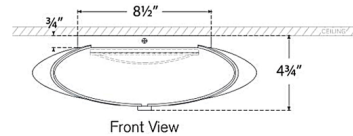

Shown in soft brass / white