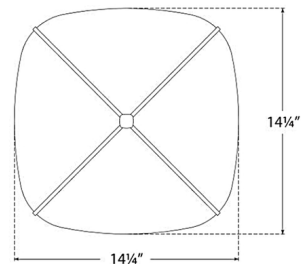

Lightology

lightology.com
866-954-4489
04-25-26

Project: _____

Company: _____

Location: _____ Fixture Type: _____

SPEC #: **VCG1464545**

Approved On: _____ Approved By: _____

Fondant Ceiling Light - Floor Model

By Visual Comfort Signature

Description

The Fondant Ceiling Light adds a clean, contemporary look to your interior space. The smooth, decorative strapped frame holds a glass diffuser that casts warm light across your room. NOTE: This is a discontinued model and limited to quantity on hand.

Specifications

COLOR . . . . . White
BODY FINISH . . . . . Soft Brass
WATTAGE 18W
DIMMER . . . . . Standard 120V
DIMENSIONS . . . . . 14.25"W x 4.75"H
INTEGRATED LED MODULE . . . . . 1 x LED/18W/120V LED

Technical Information

LAMP COLOR 2700K
LUMENS/WATT 116.67
LUMINOUS FLUX . . . . . 2100 lumens

Shown in soft brass / white

CLICK TO VIEW PRODUCT

Notes: