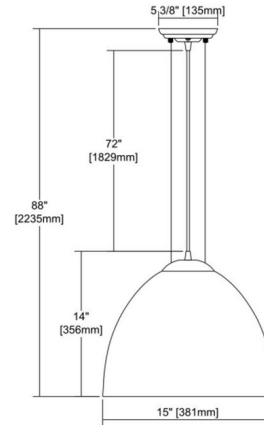

Description

The stylish Merida Pendant features softly contoured opal glass enhanced with linen patterning and accented with polished chrome hardware. Suspended by wire for a floating effect.

Shown in polished chrome / white

Specifications

COLOR	White
BODY FINISH	Polished Chrome
WATTAGE	17W
DIMMER	Standard 120V
DIMENSIONS	15"W x 14"H
BULB NOT INCLUDED	1 x A19/Medium (E26)/17W/120V LED
COUNTRY OF ORIGIN	China

CLICK TO VIEW PRODUCT