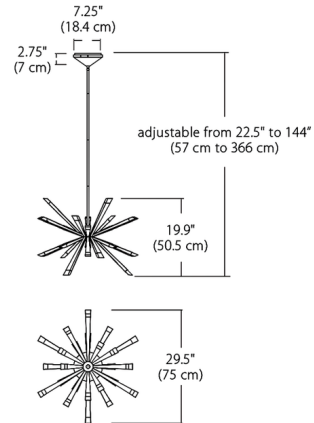

Specifications

COLOR	N/A
BODY FINISH	Polished Chrome
WATTAGE	30W
DIMMER	Low Voltage Electronic
DIMENSIONS	29.5"W x 19.9"H
INTEGRATED LED MODULE	1 x LED/30W/120-277V LED
COUNTRY OF ORIGIN	China

Technical Information

PRODUCT DIMENSIONS	Downrods Included: (1) 6", (3) 12"
COLOR RENDERING	90 CRI
LAMP COLOR	3000K
LUMENS/WATT	67.27
LUMINOUS FLUX	2018 lumens

Shown in polished chrome

CLICK TO VIEW PRODUCT

Notes: