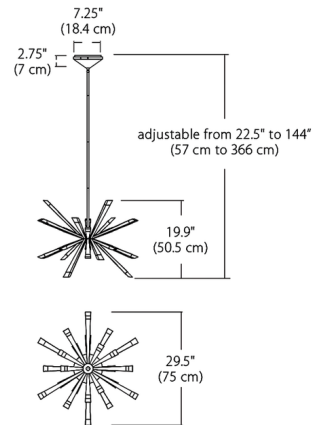

Specifications

COLOR	N/A
BODY FINISH	Polished Chrome
WATTAGE	30W
DIMMER	Low Voltage Electronic
DIMENSIONS	29.5"W x 19.9"H
INTEGRATED LED MODULE	1 x LED/30W/120-277V LED
COUNTRY OF ORIGIN	China

Technical Information

PRODUCT DIMENSIONS	Downrods Included: (1) 6", (3) 12"
COLOR RENDERING	90 CRI
LAMP COLOR	3000K
LUMENS/WATT	67.27
LUMINOUS FLUX	2018 lumens

Shown in polished chrome

CLICK TO VIEW PRODUCT

Notes: