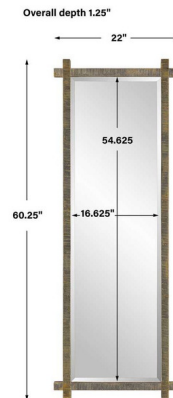

Lightology

lightology.com
866-954-4489
05-24-26

Project: _____

Company: _____

Location: _____ Fixture Type: _____

SPEC #: **UTT1464557**

Approved On: _____ Approved By: _____

Abanu Tall Mirror By Uttermost

Description

The Abanu Tall Mirror features an antique gold finished frame with ribbed texture, adding a tribal feel. The piece has a generous 1 1/4 inch bevel and may be hung horizontal or vertical.

Shown in antique gold / mirror

Specifications

COLOR	Mirror
BODY FINISH	Antique Gold
WATTAGE	N/A
DIMMER	N/A
DIMENSIONS	22"W x 60"H x 1.25"D
BULB	N/A

CLICK TO VIEW PRODUCT

Notes: