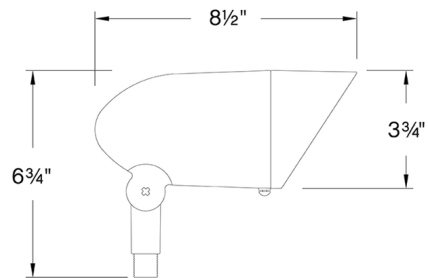

Shown in bronze / clear

Specifications

COLOR	Clear
BODY FINISH	Bronze
WATTAGE	8W
DIMMER	Standard 120V
DIMENSIONS	8.5"W x 6.75"H x 3.75"D
BULB NOT INCLUDED	1 x PAR16/Medium (E26)/8W/120V LED
COUNTRY OF ORIGIN	China