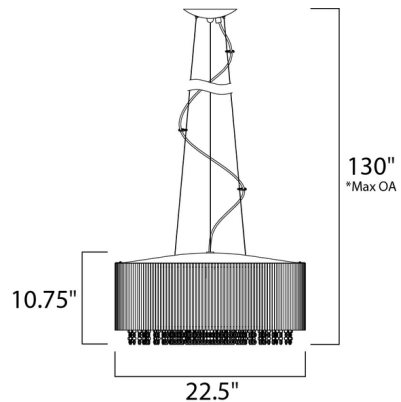

Shown in aluminum / polished chrome / crystal

*max overall height

CLICK TO VIEW PRODUCT

Notes: